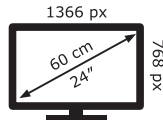

AW-200585

Panasonic

TX-24FS500B

21 kWh/1000h

2019/2013

TQF0EJ0107